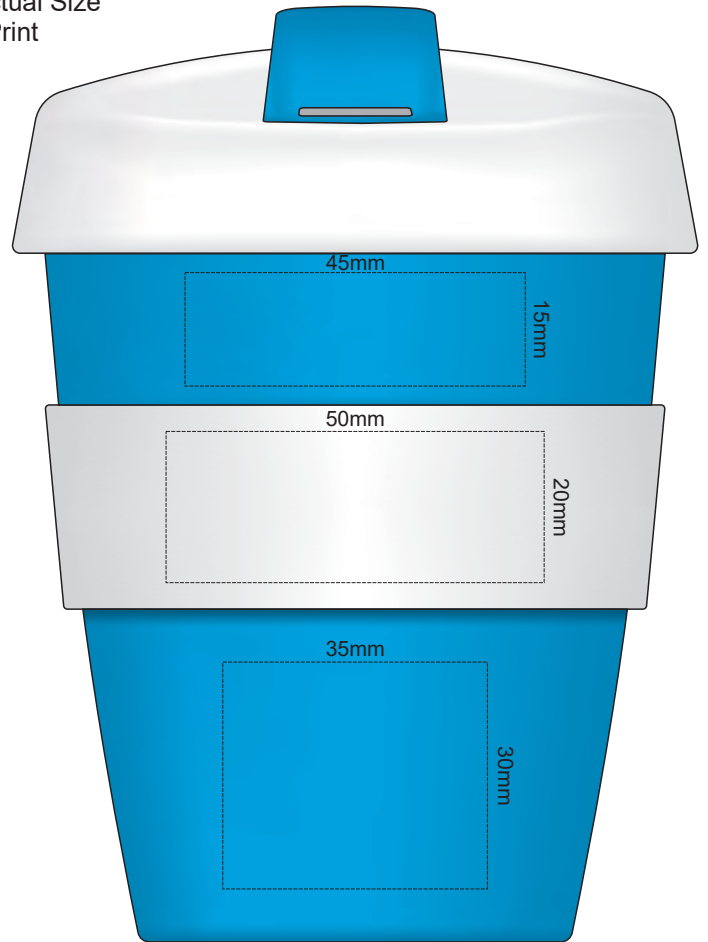

100% of Actual Size
Pad Print

100% of Actual Size
Pad Print

SIDE 1

SIDE 2

Flip & lid colour	Band colour	Cup colour
White	White	White
Yellow	Yellow	Yellow
Orange	Orange	Orange
Pink	Pink	Pink
Red	Red	Red
Light Green	Light Green	Light Green
Green	Green	Green
Cyan	Cyan	Cyan
Blue	Blue	Blue
Dark Blue	Dark Blue	Dark Blue
Purple	Purple	Purple
Grey	Grey	Grey

100% of Actual Size
Screen Print (one colour)

42MM
UNPRINTABLE AREA

42MM
UNPRINTABLE AREA
20mm

100% of Actual Size
Screen Print (one colour)
Double sided template front & back

42MM
UNPRINTABLE AREA

42MM
UNPRINTABLE AREA
20mm

170mm

Red Line = Exact opposites of the product
(centre artwork to the red line)

Flip & lid colour	Band colour	Cup colour
White	White	White
Yellow	Yellow	Yellow
Orange	Orange	Orange
Pink	Pink	Pink
Red	Red	Red
Light Green	Light Green	Light Green
Green	Green	Green
Teal	Teal	Teal
Blue	Blue	Blue
Dark Blue	Dark Blue	Dark Blue
Dark Grey	Dark Grey	Dark Grey
Purple	Purple	Purple
Black	Black	Black

100% of Actual Size
Silicone Digital Print
Debossed

SIDE 1

SIDE 2

100% of Actual Size
Digital Packaging Print
FRONT

Artwork will be printed directly onto the product via CMYK printing (no white), colours will not be vibrant due to white ink not being available for this process.