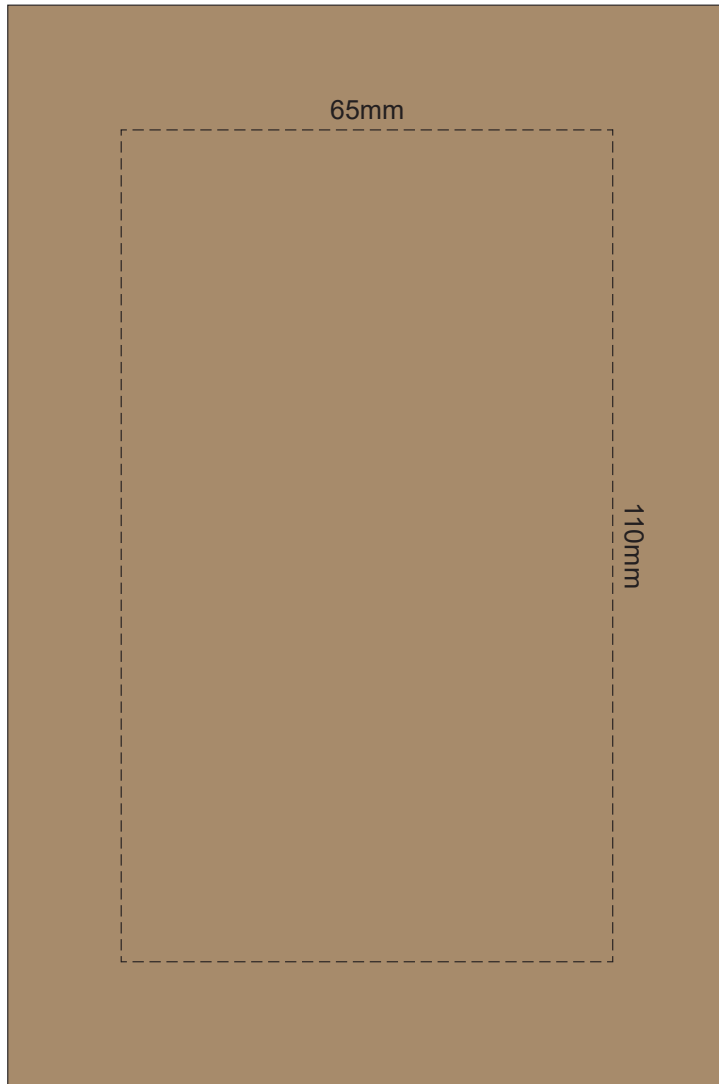

100% of Actual Size
Pad Print

100% of Actual Size
Pad Print

SIDE 1

SIDE 2

Flip & lid colour	Band colour	Cup colour
White	White	White
Yellow	Yellow	Yellow
Orange	Orange	Orange
Pink	Pink	Pink
Red	Red	Red
Light Green	Light Green	Light Green
Green	Green	Green
Cyan	Cyan	Cyan
Blue	Blue	Blue
Dark Blue	Dark Blue	Dark Blue
Purple	Purple	Purple
Grey	Grey	Grey

100% of Actual Size
Screen Print (one colour)

42MM
UNPRINTABLE AREA

42MM
UNPRINTABLE AREA
20mm

100% of Actual Size
Screen Print (one colour)
Double sided template front & back

42MM
UNPRINTABLE AREA

42MM
UNPRINTABLE AREA
20mm

170mm

Red Line = Exact opposites of the product
(centre artwork to the red line)

Flip & lid colour	Band colour	Cup colour
White	White	White
Yellow	Yellow	Yellow
Orange	Orange	Orange
Pink	Pink	Pink
Red	Red	Red
Light Green	Light Green	Light Green
Green	Green	Green
Teal	Teal	Teal
Blue	Blue	Blue
Dark Blue	Dark Blue	Dark Blue
Dark Grey	Dark Grey	Dark Grey
Purple	Purple	Purple
Black	Black	Black

100% of Actual Size
Silicone Digital Print
Debossed

SIDE 1

SIDE 2

100% of Actual Size
Digital Packaging Print
FRONT

Artwork will be printed directly onto the product via CMYK printing (no white), colours will not be vibrant due to white ink not being available for this process.