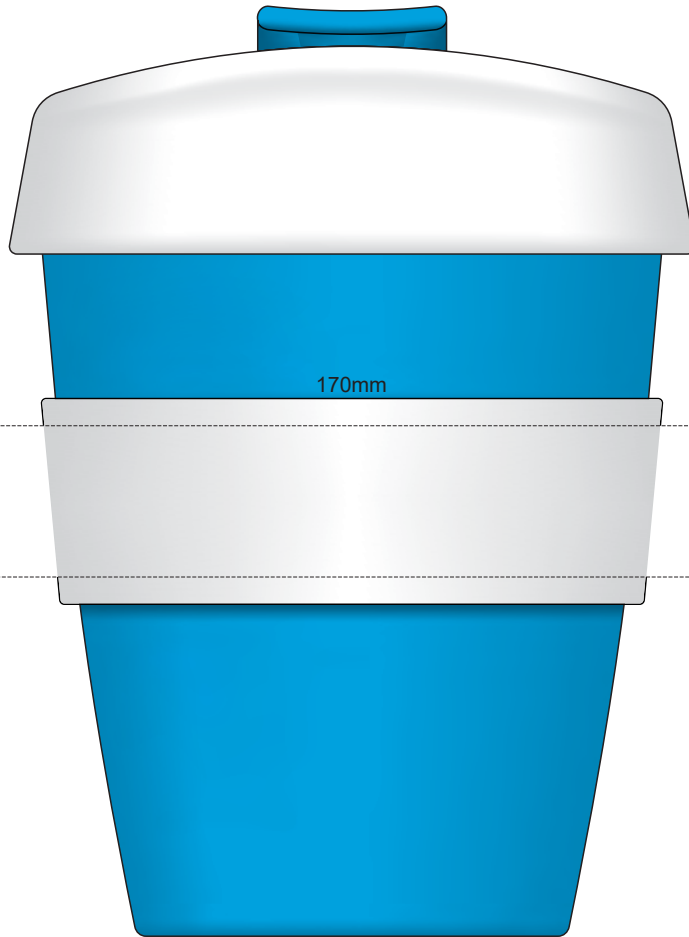

100% of Actual Size
Pad Print

100% of Actual Size
Pad Print

SIDE 1

SIDE 2

Flip & lid colour	Band colour	Cup colour
White	White	White
Yellow	Yellow	Yellow
Orange	Orange	Orange
Pink	Pink	Pink
Red	Red	Red
Light Green	Light Green	Light Green
Green	Green	Green
Cyan	Cyan	Cyan
Blue	Blue	Blue
Dark Blue	Dark Blue	Dark Blue
Purple	Purple	Purple
Grey	Grey	Grey

100% of Actual Size
Screen Print (one colour)

42MM
UNPRINTABLE AREA

42MM
UNPRINTABLE AREA
20mm

100% of Actual Size
Screen Print (one colour)
Double sided template front & back

42MM
UNPRINTABLE AREA

42MM
UNPRINTABLE AREA
20mm

170mm

Red Line = Exact opposites of the product
(centre artwork to the red line)

Flip & lid colour	Band colour	Cup colour
White	White	White
Yellow	Yellow	Yellow
Orange	Orange	Orange
Pink	Pink	Pink
Red	Red	Red
Light Green	Light Green	Light Green
Green	Green	Green
Teal	Teal	Teal
Blue	Blue	Blue
Dark Blue	Dark Blue	Dark Blue
Dark Grey	Dark Grey	Dark Grey
Purple	Purple	Purple
Black	Black	Black

100% of Actual Size
Silicone Digital Print
Debossed

SIDE 1

SIDE 2

100% of Actual Size
Digital Packaging Print
FRONT

Artwork will be printed directly onto the product via CMYK printing (no white), colours will not be vibrant due to white ink not being available for this process.