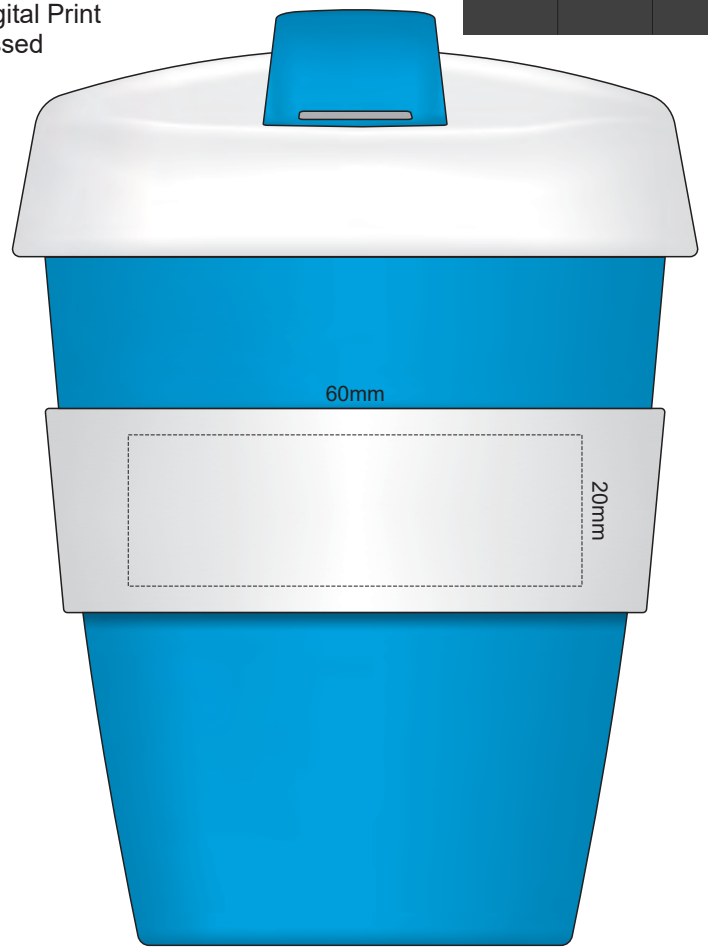

100% of Actual Size
Pad Print

100% of Actual Size
Pad Print

SIDE 1

SIDE 2

Flip & lid colour	Band colour	Cup colour
White	White	White
Yellow	Yellow	Yellow
Orange	Orange	Orange
Pink	Pink	Pink
Red	Red	Red
Light Green	Light Green	Light Green
Green	Green	Green
Cyan	Cyan	Cyan
Blue	Blue	Blue
Dark Blue	Dark Blue	Dark Blue
Purple	Purple	Purple
Grey	Grey	Grey

100% of Actual Size
Screen Print (one colour)

42MM
UNPRINTABLE AREA

42MM
UNPRINTABLE AREA
20mm

100% of Actual Size
Screen Print (one colour)
Double sided template front & back

42MM
UNPRINTABLE AREA

42MM
UNPRINTABLE AREA
20mm

170mm

Red Line = Exact opposites of the product
(centre artwork to the red line)

Flip & lid colour	Band colour	Cup colour
White	White	White
Yellow	Yellow	Yellow
Orange	Orange	Orange
Pink	Pink	Pink
Red	Red	Red
Light Green	Light Green	Light Green
Green	Green	Green
Teal	Teal	Teal
Blue	Blue	Blue
Dark Blue	Dark Blue	Dark Blue
Dark Grey	Dark Grey	Dark Grey
Purple	Purple	Purple
Black	Black	Black

100% of Actual Size
Silicone Digital Print
Debossed

SIDE 1

SIDE 2

100% of Actual Size
Digital Packaging Print
FRONT

Artwork will be printed directly onto the product via CMYK printing (no white), colours will not be vibrant due to white ink not being available for this process.