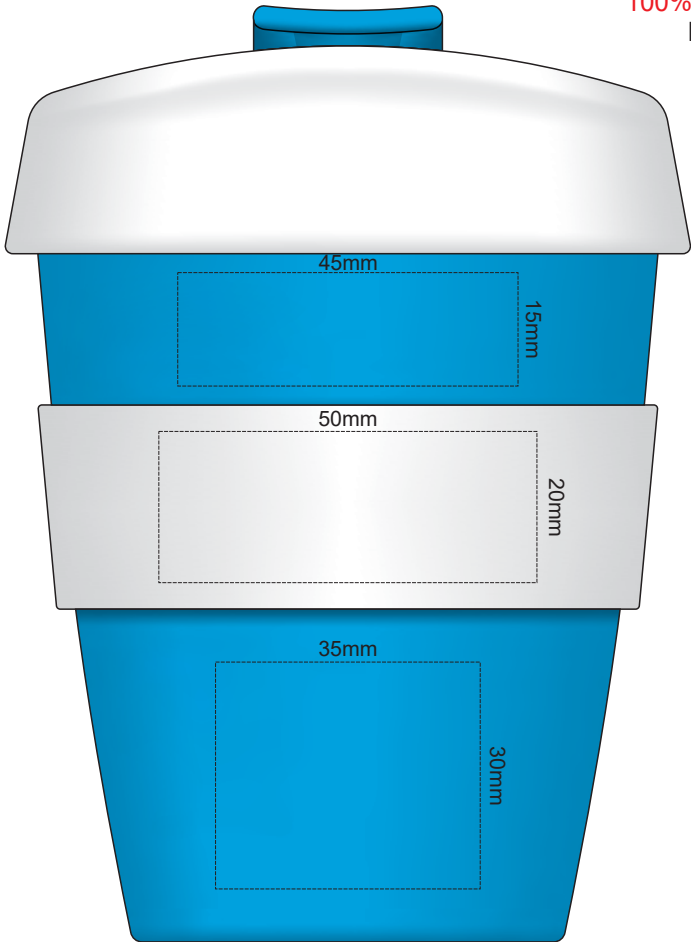

100% of Actual Size
Pad Print

100% of Actual Size
Pad Print

SIDE 1

SIDE 2

Flip & lid colour	Band colour	Cup colour
White	White	White
Yellow	Yellow	Yellow
Orange	Orange	Orange
Pink	Pink	Pink
Red	Red	Red
Light Green	Light Green	Light Green
Green	Green	Green
Cyan	Cyan	Cyan
Blue	Blue	Blue
Dark Blue	Dark Blue	Dark Blue
Purple	Purple	Purple
Grey	Grey	Grey

100% of Actual Size
Screen Print (one colour)

42MM
UNPRINTABLE AREA

42MM
UNPRINTABLE AREA
20mm

100% of Actual Size
Screen Print (one colour)
Double sided template front & back

42MM
UNPRINTABLE AREA

42MM
UNPRINTABLE AREA
20mm

170mm

Red Line = Exact opposites of the product
(centre artwork to the red line)

Flip & lid colour	Band colour	Cup colour
White	White	White
Yellow	Yellow	Yellow
Orange	Orange	Orange
Pink	Pink	Pink
Red	Red	Red
Light Green	Light Green	Light Green
Green	Green	Green
Teal	Teal	Teal
Blue	Blue	Blue
Dark Blue	Dark Blue	Dark Blue
Dark Grey	Dark Grey	Dark Grey
Purple	Purple	Purple
Black	Black	Black

100% of Actual Size
Silicone Digital Print
Debossed

SIDE 1

SIDE 2

100% of Actual Size
Digital Packaging Print
FRONT

Artwork will be printed directly onto the product via CMYK printing (no white), colours will not be vibrant due to white ink not being available for this process.