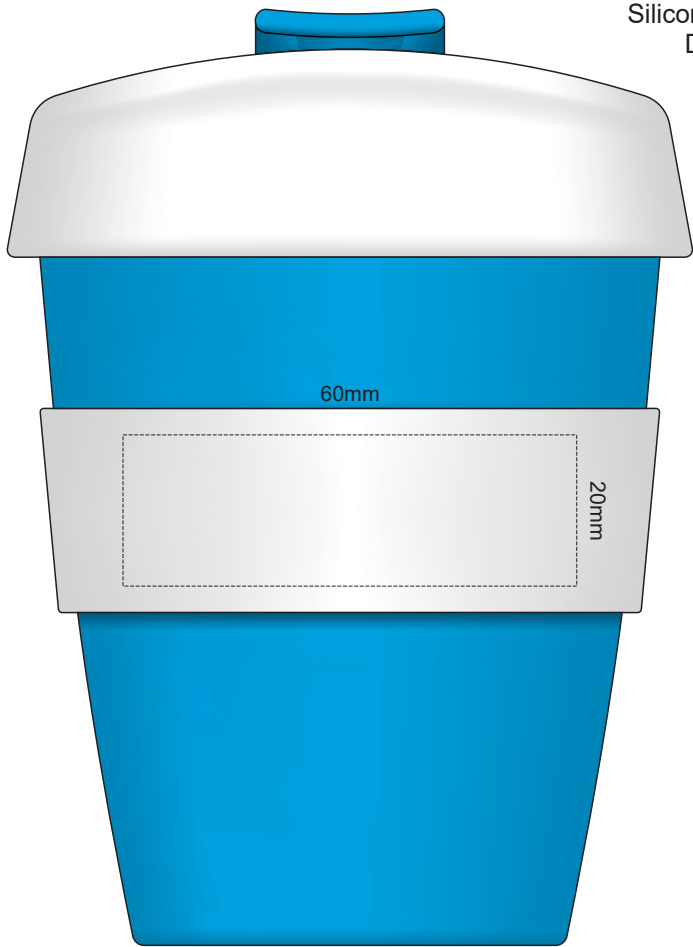

100% of Actual Size
Pad Print

100% of Actual Size
Pad Print

SIDE 1

SIDE 2

Flip & lid colour	Band colour	Cup colour
White	White	White
Yellow	Yellow	Yellow
Orange	Orange	Orange
Pink	Pink	Pink
Red	Red	Red
Light Green	Light Green	Light Green
Green	Green	Green
Cyan	Cyan	Cyan
Blue	Blue	Blue
Dark Blue	Dark Blue	Dark Blue
Purple	Purple	Purple
Grey	Grey	Grey

100% of Actual Size
Screen Print (one colour)

42MM
UNPRINTABLE AREA

42MM
UNPRINTABLE AREA
20mm

100% of Actual Size
Screen Print (one colour)
Double sided template front & back

42MM
UNPRINTABLE AREA

42MM
UNPRINTABLE AREA
20mm

170mm

Red Line = Exact opposites of the product
(centre artwork to the red line)

Flip & lid colour	Band colour	Cup colour
White	White	White
Yellow	Yellow	Yellow
Orange	Orange	Orange
Pink	Pink	Pink
Red	Red	Red
Light Green	Light Green	Light Green
Green	Green	Green
Teal	Teal	Teal
Blue	Blue	Blue
Dark Blue	Dark Blue	Dark Blue
Dark Grey	Dark Grey	Dark Grey
Purple	Purple	Purple
Black	Black	Black

100% of Actual Size
Silicone Digital Print
Debossed

SIDE 1

SIDE 2

100% of Actual Size
Digital Packaging Print
FRONT

Artwork will be printed directly onto the product via CMYK printing (no white), colours will not be vibrant due to white ink not being available for this process.